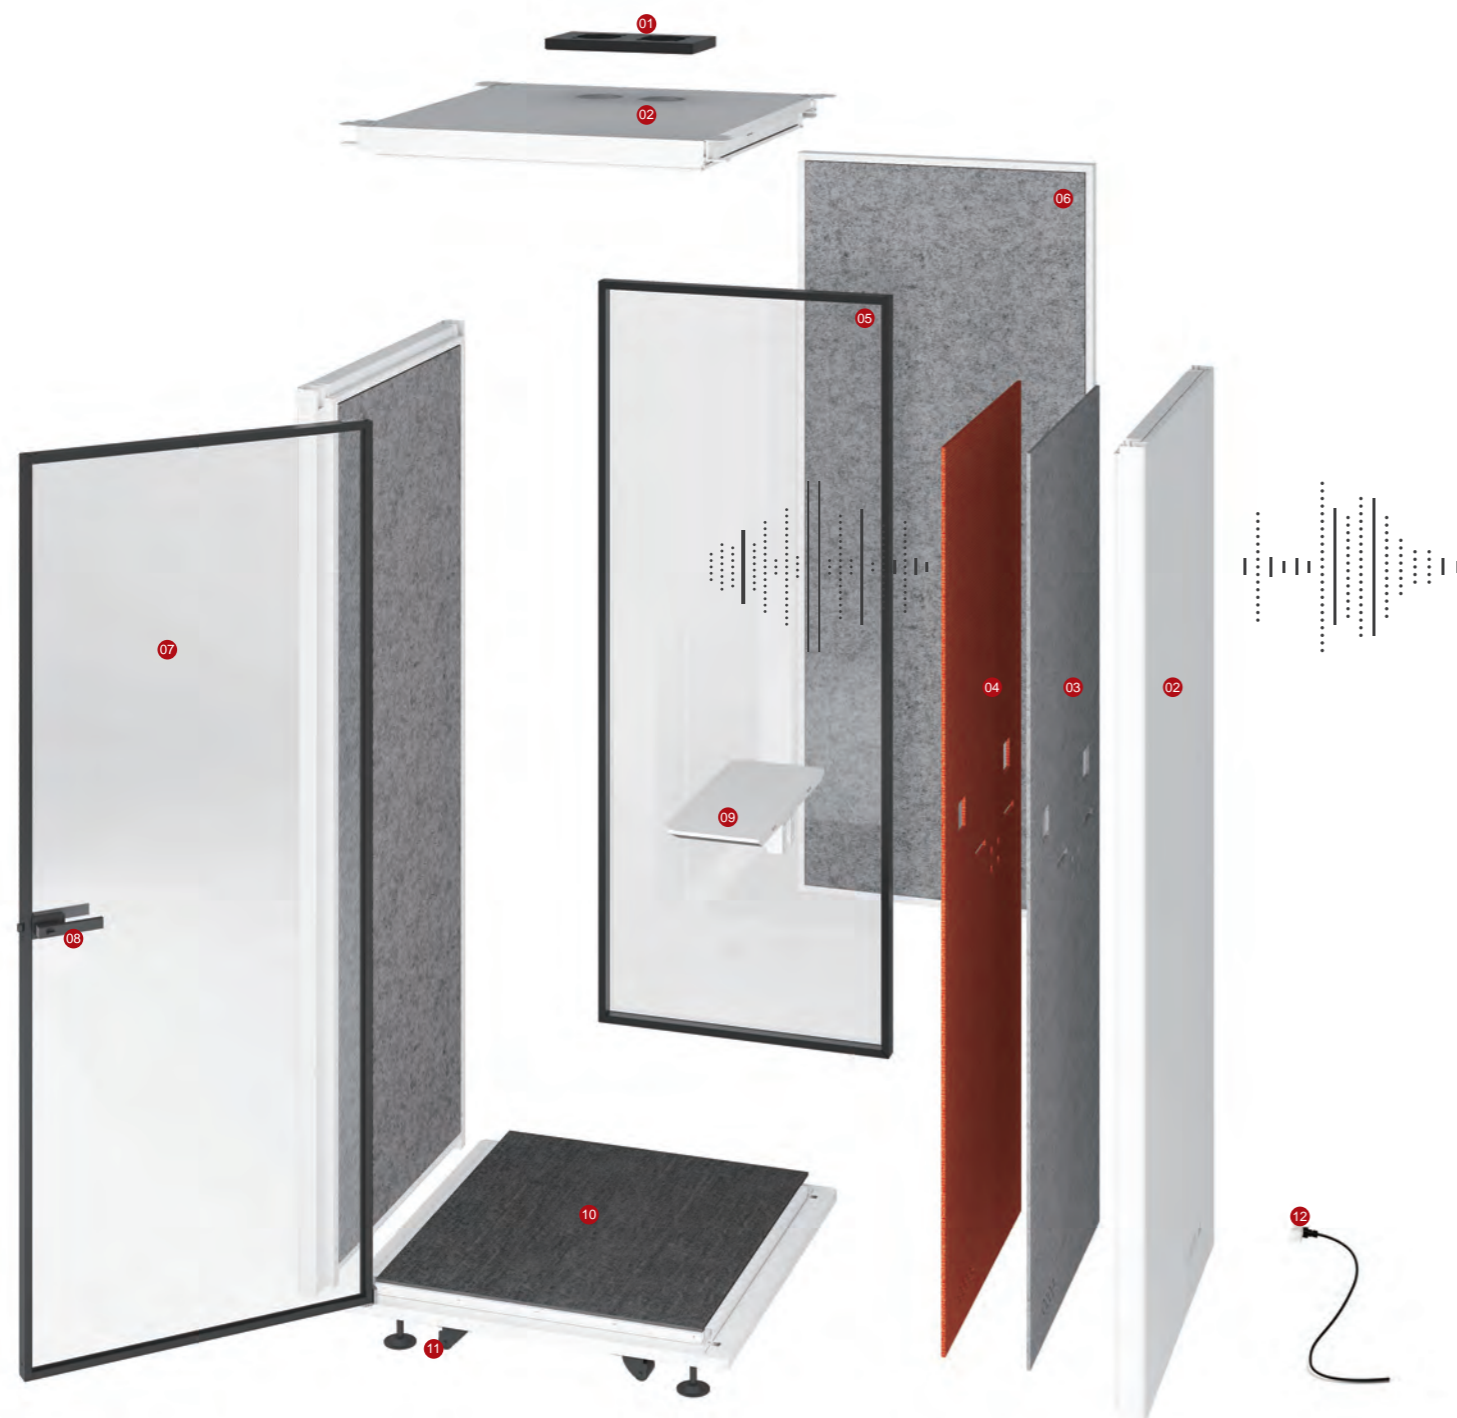

ENGAGE IN SERENITY WITHIN THE "THIRD SPACE"

沉浸于宁静的“第三空间”

- 01 静音风扇
  silent fan
- 02 钢制外壳
  steel outer shell
- 03 聚酯纤维吸音板
  polyester fiberboard
- 04 布料饰面*
  fabric-covered surface
- 05 玻璃后壁
  glass rear wall
- 06 饰面后壁
  decorative rear wall
- 07 带框玻璃门
  framed glass door
- 08 把手锁
  handle lock
- 09 书桌搁板
  desk shelf
- 10 深色地毯
  dark carpet
- 11 地调脚和万向轮
  leveling feet & universal wheels
- 12 电源盒和电源线
  power box and cord

* 选配项
optional item