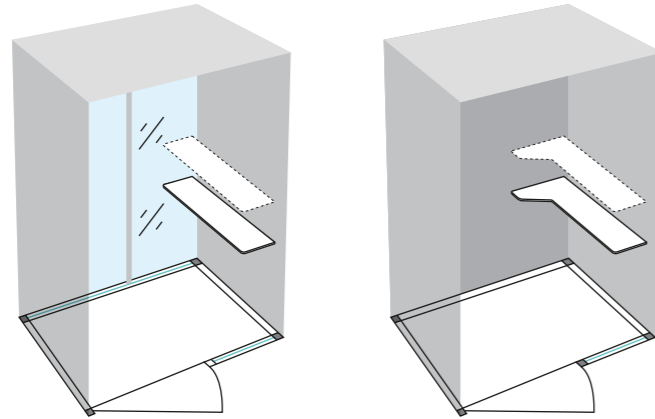

Multi-faceted floor-to-ceiling soundproof glass optimizes natural lighting, enhancing transparency and openness. The expansive glass back panel serves as a canvas for equipment integration, offering power outlets and serving as a visual separator, striking a delicate balance between functionality and aesthetics.

OVERVIEW

家具配置 Furniture Configuration

TALK.ROOM Solo booth

TALK.ROOM Solo.Plus booth

TALK.ROOM Duo booth

TALK.ROOM

	Solo booth	Solo.Plus booth	Duo booth
种类 Variety	单人电话亭 A booth for one person	单人加大款电话亭 A larger booth for one person	双人静音舱 A soundproof room for double-seat
外部尺寸 External dimension	W1000xD1000xH2300mm	W1600xD1200xH2300mm	W2200xD1200xH2300mm W2200xD1600xH2300mm
内部净尺寸 Inside dimension	W840xD910xH2100mm	W1440xD1100xH2100mm	W2040xD1100xH2100mm W2040xD1500xH2100mm
墙体组成 前部墙壁: 后部墙壁: 两侧墙壁: Wall composition Front wall: Rear wall: Side wall:	(按后壁材质分为两个版本) 玻璃门 玻璃后壁 (可选封闭饰面后壁) 两侧封闭饰面墙壁 (Two versions for the rear wall) glass door glass rear wall (optional closed decorative rear wall) closed decorative wall on two sides	(按后壁材质分为两个版本) 玻璃前壁 + 玻璃门 玻璃后壁 (可选封闭饰面后壁) 两侧封闭饰面墙壁 (Two versions for the rear wall) glass front wall with glass door glass rear wall (optional closed decorative rear wall) closed decorative wall on two sides	(单个版本) 玻璃前壁 + 玻璃门 玻璃后壁 + 设备带配置 两侧封闭饰面墙壁 (Single version) glass front wall with glass door glass rear wall with equipment strip closed decorative wall on two sides