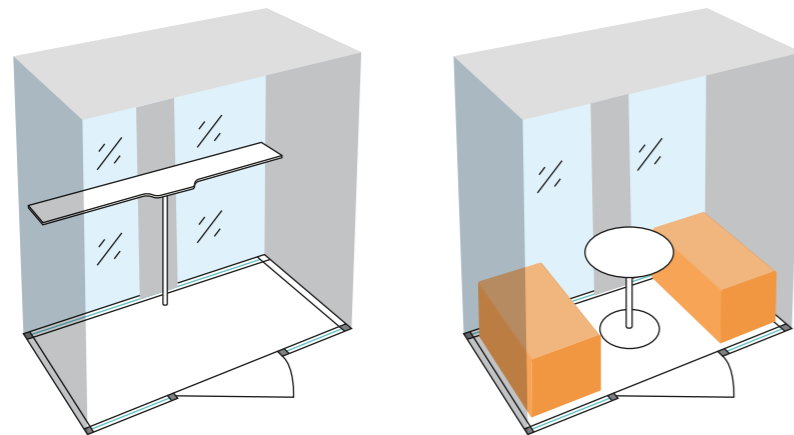

Multi-faceted floor-to-ceiling soundproof glass optimizes natural lighting, enhancing transparency and openness. The expansive glass back panel serves as a canvas for equipment integration, offering power outlets and serving as a visual separator, striking a delicate balance between functionality and aesthetics.

OVERVIEW

家具配置 Furniture Configuration

TALK.ROOM Solo booth

TALK.ROOM Solo.Plus booth

TALK.ROOM Duo booth

TALK.ROOM

	Solo booth	Solo.Plus booth	Duo booth
种类 Variety	单人电话亭 A booth for one person	单人加大款电话亭 A larger booth for one person	双人静音舱 A soundproof room for double-seat
外部尺寸 External dimension	W1000xD1000xH2300mm	W1600xD1200xH2300mm	W2200xD1200xH2300mm W2200xD1600xH2300mm
内部净尺寸 Inside dimension	W840xD910xH2100mm	W1440xD1100xH2100mm	W2040xD1100xH2100mm W2040xD1500xH2100mm
墙体组成 前部墙壁: 后部墙壁: 两侧墙壁: Wall composition Front wall: Rear wall: Side wall:	(按后壁材质分为两个版本) 玻璃门 玻璃后壁 (可选封闭饰面后壁) 两侧封闭饰面墙壁 (Two versions for the rear wall) glass door glass rear wall (optional closed decorative rear wall) closed decorative wall on two sides	(按后壁材质分为两个版本) 玻璃前壁 + 玻璃门 玻璃后壁 (可选封闭饰面后壁) 两侧封闭饰面墙壁 (Two versions for the rear wall) glass front wall with glass door glass rear wall (optional closed decorative rear wall) closed decorative wall on two sides	(单个版本) 玻璃前壁 + 玻璃门 玻璃后壁 + 设备带配置 两侧封闭饰面墙壁 (Single version) glass front wall with glass door glass rear wall with equipment strip closed decorative wall on two sides