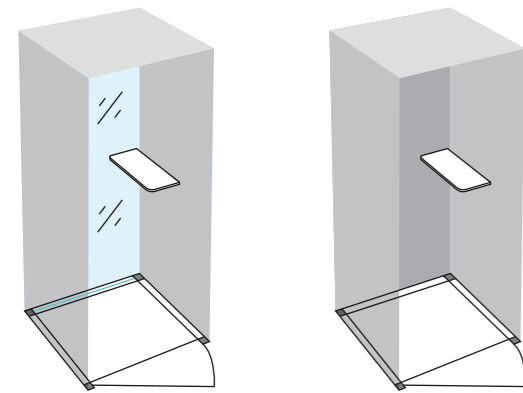

Multi-faceted floor-to-ceiling soundproof glass optimizes natural lighting, enhancing transparency and openness. The expansive glass back panel serves as a canvas for equipment integration, offering power outlets and serving as a visual separator, striking a delicate balance between functionality and aesthetics.

■ TALK.ROOM Duo booth
双人静音舱
W2200xD1200xH2300mm

A MOMENT OF
FOCUSED THINKING SPACE
集中注意力思考的片刻空间

PRODUCTS:
TALK.ROOM Duo booth, FAMILY54 sofa, TULIP chair, TALK table
UNIQUE workstation, U25 screen, ACE pedestal, TENSA chair

OVERVIEW

家具配置 Furniture Configuration

TALK.ROOM Solo booth

TALK.ROOM Solo.Plus booth

TALK.ROOM Duo booth

TALK.ROOM

	Solo booth	Solo.Plus booth	Duo booth
种类 Variety	单人电话亭 A booth for one person	单人加大款电话亭 A larger booth for one person	双人静音舱 A soundproof room for double-seat
外部尺寸 External dimension	W1000xD1000xH2300mm	W1600xD1200xH2300mm	W2200xD1200xH2300mm W2200xD1600xH2300mm
内部净尺寸 Inside dimension	W840xD910xH2100mm	W1440xD1100xH2100mm	W2040xD1100xH2100mm W2040xD1500xH2100mm
墙体组成 前部墙壁: 后部墙壁: 两侧墙壁: Wall composition Front wall: Rear wall: Side wall:	(按后壁材质分为两个版本) 玻璃门 玻璃后壁 (可选封闭饰面后壁) 两侧封闭饰面墙壁 (Two versions for the rear wall) glass door glass rear wall (optional closed decorative rear wall) closed decorative wall on two sides	(按后壁材质分为两个版本) 玻璃前壁 + 玻璃门 玻璃后壁 (可选封闭饰面后壁) 两侧封闭饰面墙壁 (Two versions for the rear wall) glass front wall with glass door glass rear wall (optional closed decorative rear wall) closed decorative wall on two sides	(单个版本) 玻璃前壁 + 玻璃门 玻璃后壁 + 设备带配置 两侧封闭饰面墙壁 (Single version) glass front wall with glass door glass rear wall with equipment strip closed decorative wall on two sides